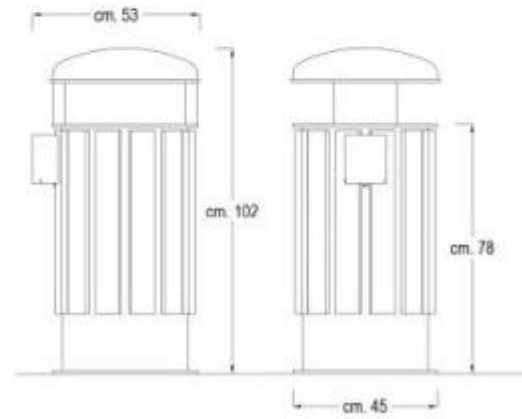

Wooden waste collection bin h140285

Nordic pine wood waste bin with ashtray. Capacity: 85 lt. Dimensions: H.102 x D.45 x W.53 cm.

The **wooden bin for urban waste collection** is suitable for squares, parks, public gardens, condominium courtyards and various types of public spaces. It has a cylindrical structure made of galvanized steel sheet and a body covered with **12 Nordic pine wood slats**. Furthermore, it consists of an opening shaped lid in galvanized steel sheet and a **side ashtray** complete with micro-perforated sheet on the upper part for extinguishing cigarettes.

Technical features:

- Structure: galvanized steel sheet
- No. 12 Nordic pine slats
- Ring in rectangular galvanized steel profile
- Opening lid in galvanized steel sheet
- Side ashtray in galvanized sheet with micro-perforated sheet
- No. 1 bag-holding ring in solid galvanized round bar
- Emptying by removing the bag (bag not included)
- Fixing: to the ground
- Capacity: 85 lt
- Dimensions: H.102 x D.45 x W.53 cm

INFORMATION

- **punti di forza** con coperchio
- **Typology** fixed
- **fixing** from the ground
- **Capacity** 85 lt

HOLITY.COM

HOLITY.COM

Wooden waste collection bin h140285

Typology: fixed