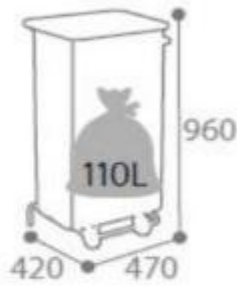

HOLITY.COM