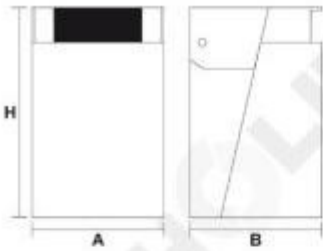

HOLITY.COM

Waste bin for urban furniture h19190

Waste bin with lid made of concrete. Available in various finishes. Capacity: 70 lt. Dimensions: W.46 x D.46 x h.70 cm.

Waste collection bin suitable for use in any urban context such as squares, avenues, courtyards and municipal gardens. Waste collection container made of **concrete conglomerate** equipped with a practical and robust hinged lid on the back, to access the internal bag-holder ring.

Technical features:

- Material: concrete conglomerate
- Lid color: micaceous grey
- Available in different finishes
- Capacity: 70 liters
- Dimensions: W.46 x D.46 x h.70 cm
- Weight: 145 kg
- Made in Italy
- Supplied assembled

Optional:

- External ashtray tray

INFORMATION

- **punti di forza** con coperchio
- **Capacity** 70 lt

Waste bin for urban furniture h19190

HOLITY.COM

HOLITY.COM

DIMENSIONI

Dimensioni				
A	B	H	Kg	Capacità lt.
46	46	70	145	70

HOLITY.COM

FINITURE

Grigio Micaceo
Verniciatura standard

Graniglia di marmo
Occhialino

Graniglia di marmo
Rosso Verona

Cemento Grigio acidato

HOLITY.COM