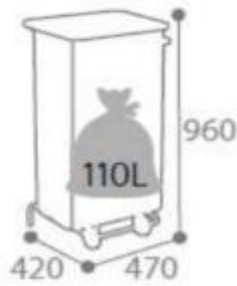

HOLITY.COM