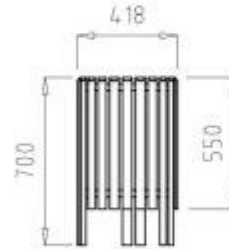

Waste bin for
public spaces in
wood h763_40

Typology: fisso