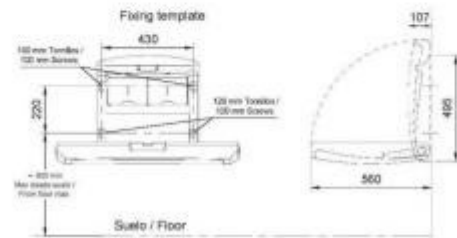

### Technical specifications

- **Base material:** High-density polyethylene (HDPE)
- **Front finish:** Stainless steel sheet (aesthetics and reinforcement)
- **Configuration:** Horizontal with space-saving wall mounting
- **Safety:** Adjustable safety belt and anti-trauma rounded corners
- **Hygiene:** Permanent antibacterial protection and integrated dispenser (30 units)
- **Load capacity:** Approximately 20 kg
- **Closed dimensions:** 866 (W) x 110 (D) x 560 (H) mm
- **Open dimensions:** 866 (W) x 560 (D) x 495 (H) mm
- **Installation:** Fixing materials included in the package

### INFORMATION

- **Width in millimeters** 866.000000
- **Depth in millimeters** 560.000000
- **Height in millimeters** 495.000000
- **Tipologia fasciatoi** Orizzontale
- **Material** materiale plastico

### Wall-mounted baby changing station for public restrooms h218\_165

Width in millimeters: 401 mm

Depth in millimeters: 400 mm

Height in millimeters: 399 mm

Tipologia fasciatoi: Orizzontale

Material: materiale plastico