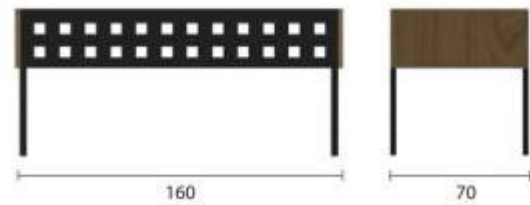

Telematic teacher's desk h491_03

Height: 70 - 74 cm
Width: 160 cm
Depth: 70 cm