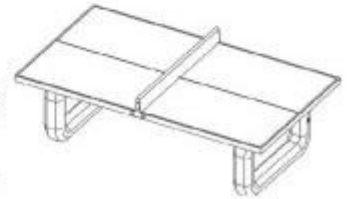

Table tennis table for public spaces h677_25

Table tennis table for recreational areas in fiber cement in two color variants. Dimensions: h 76 x w 274 x D 152.5 cm.

Outdoor game table for public parks, camping and recreational areas, sports facilities, holiday villages, hotels and beach resorts. **Innovative and design model** with high-resistance **concrete base** and worktop structure with mosaic pattern in natural marble or granite stones. The table tennis table dimensions are standard and the worktop is available in **two color variants**: green and blue. A protective coating is applied to all surfaces for greater **resistance and protection** from weathering and impurities. The connection components are made of stainless steel. The worktop is fixed to the legs, with rounded and perforated lines, using metal elements coated with zinc epoxy primer and powder-coated.

Technical features:

- Material: fiber cement
- Dimensions: h 76 x w 274 x D 152.5 cm
- Worktop available in two colors: blue, green
- Legs with soft and perforated lines in white
- Ground fixing by placement
- Weight: 1000 kg

INFORMATION

- Height in millimeters 760.000000
- Width in millimeters 2740.000000
- Depth in millimeters 1525.000000

Table tennis table for public spaces h677_25

HOLITY.COM

HOLITY.COM

Table tennis table for public spaces h677_25

Height in millimeters: 399 mm

Width in millimeters: 401 mm

Depth in millimeters: 400 mm

HOLITY.COM