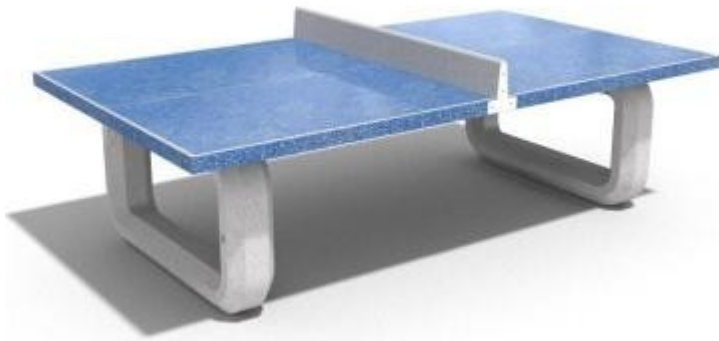

Table tennis table for public spaces h677_25

Height in millimeters: 399 mm

Width in millimeters: 401 mm

Depth in millimeters: 400 mm