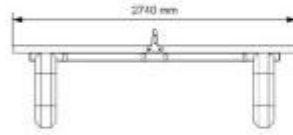

Table tennis table for public spaces h677_25

Table tennis table for recreational areas in fiber cement in two color variants. Dimensions: h 76 x w 274 x D 152.5 cm.

Outdoor game table for public parks, camping and recreational areas, sports facilities, holiday villages, hotels and beach resorts. **Innovative and design model** with high-resistance **concrete base** and worktop structure with mosaic pattern in natural marble or granite stones. The table tennis table dimensions are standard and the worktop is available in **two color variants**: green and blue. A protective coating is applied to all surfaces for greater **resistance and protection** from weathering and impurities. The connection components are made of stainless steel. The worktop is fixed to the legs, with rounded and perforated lines, using metal elements coated with zinc epoxy primer and powder-coated.

Technical features:

- Material: fiber cement
- Dimensions: h 76 x w 274 x D 152.5 cm
- Worktop available in two colors: blue, green
- Legs with soft and perforated lines in white
- Ground fixing by placement
- Weight: 1000 kg

INFORMATION

- Height in millimeters 760.000000
- Width in millimeters 2740.000000
- Depth in millimeters 1525.000000

Table tennis table for public spaces h677_25

HOLITY.COM

HOLITY.COM

Table tennis table for public spaces h677_25

Height in millimeters: 399 mm

Width in millimeters: 401 mm

Depth in millimeters: 400 mm

HOLITY.COM