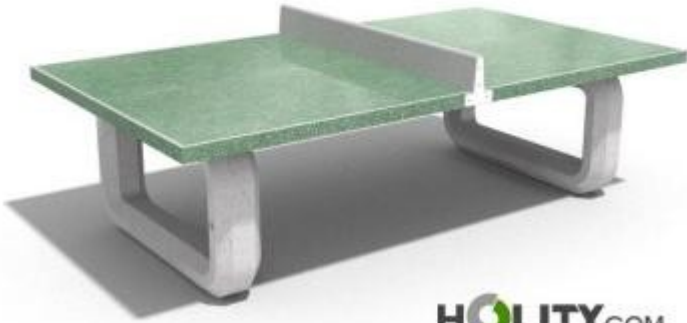

Table tennis table for public spaces h677_25

HOLITY.COM