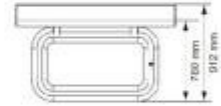

Table tennis table for public spaces h677_25

Table tennis table for recreational areas in fiber cement in two color variants. Dimensions: h 76 x w 274 x D 152.5 cm.

Outdoor game table for public parks, camping and recreational areas, sports facilities, holiday villages, hotels and beach resorts. **Innovative and design model** with high-resistance **concrete base** and worktop structure with mosaic pattern in natural marble or granite stones. The table tennis table dimensions are standard and the worktop is available in **two color variants**: green and blue. A protective coating is applied to all surfaces for greater **resistance and protection** from weathering and impurities. The connection components are made of stainless steel. The worktop is fixed to the legs, with rounded and perforated lines, using metal elements coated with zinc epoxy primer and powder-coated.

Technical features:

- Material: fiber cement
- Dimensions: h 76 x w 274 x D 152.5 cm
- Worktop available in two colors: blue, green
- Legs with soft and perforated lines in white
- Ground fixing by placement
- Weight: 1000 kg

INFORMATION

- Height in millimeters 760.000000
- Width in millimeters 2740.000000
- Depth in millimeters 1525.000000

Table tennis table for public spaces h677_25

HOLITY.COM

HOLITY.COM

Table tennis table for public spaces h677_25

Height in millimeters: 399 mm

Width in millimeters: 401 mm

Depth in millimeters: 400 mm

HOLITY.COM