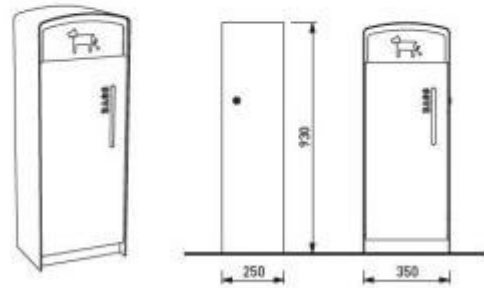

HOLITY.COM

Steel dog waste bin h516_04

Tipologia: DogStation
Fixing: a terra