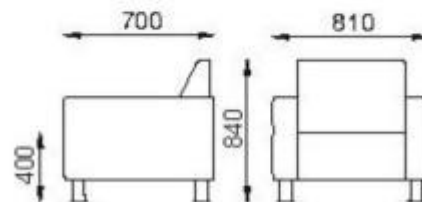

Technical specifications

- **Overall dimensions:** W 81 x D 70 x H 84 cm
- **Seat height:** 40 cm
- **Load-bearing structure:** Wood plywood with high-resistance elastic strap suspension system.
- **Padding:** Cold-molded polyurethane resins in differentiated densities.
- **Seat specifications:** Load-bearing polyurethane with a density of 30 Kg/mc.
- **Backrest specifications:** Soft-load polyurethane for anatomical support.
- **Base:** Chrome-plated nylon feet, height 120 mm, body diameter 55 mm, base diameter 80 mm.
- **Standard upholstery:** Fireproof eco-leather or high-performance technical fabric.
- **Customization:** Wide range of colors from the color chart; bespoke upholstery options available upon request.
- **Regulatory compliance:** Product meeting CAM requirements (Minimum Environmental Criteria).
- **Operating warranty:** 5 years for professional use.

Image for illustrative purposes only

INFORMATION

- **places** 1
- **Width in millimeters** 810.000000
- **Depth in millimeters** 700.000000
- **Height in millimeters** 840.000000

Single armchair with chrome-plated nylon feet h776_81

Single armchair with chrome-plated nylon feet h776_81

Places: 1

Width in millimeters: 401 mm

Depth in millimeters: 400 mm

Height in millimeters: 399 mm