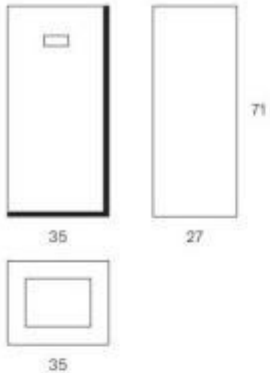

HOLITY.COM

- BL · RAL 9003
- CE · RAL 7033
- AN · RAL 7016

HOLITY.COM