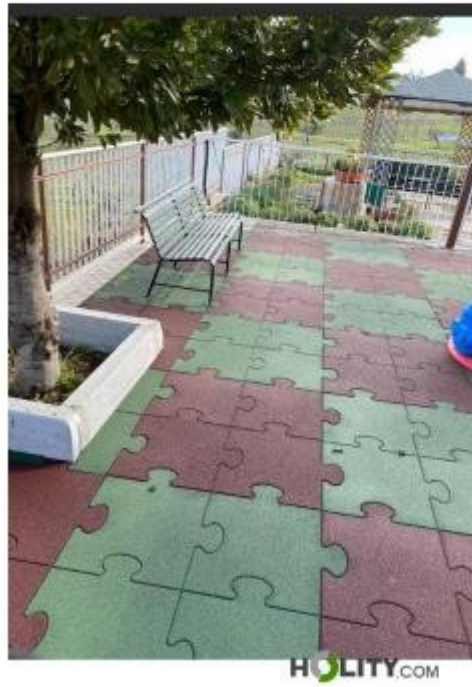

**Shock-absorbing tile 100x100
th. 3 cm
h834_01**

Width: 100 cm
Length: 100 cm
Thickness: 3 cm