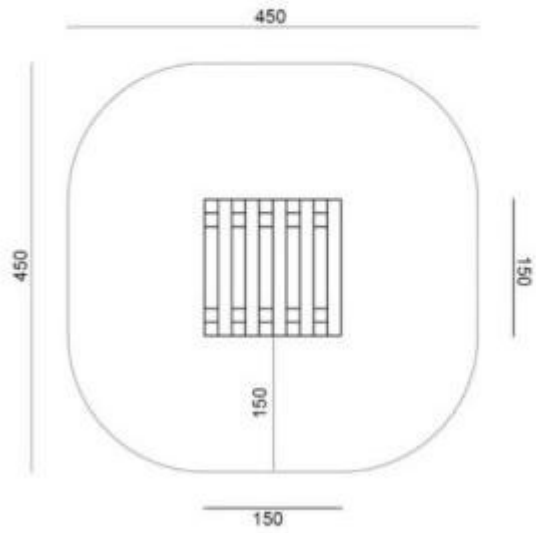

## Technical characteristics

- Dimensions: L. 150 x D. 150 x h. 30 cm
- Material: polyethylene and aluminum
- Made from recycled material
- Capacity: 8 children simultaneously
- Recommended age: 1+ years
- Free Fall Height (FFH):

## INFORMATION

- Length in millimeters 150.000000
- Depth in millimeters 150.000000
- Height in millimeters 30.000000

HOLITY.COM

HOLITY.COM