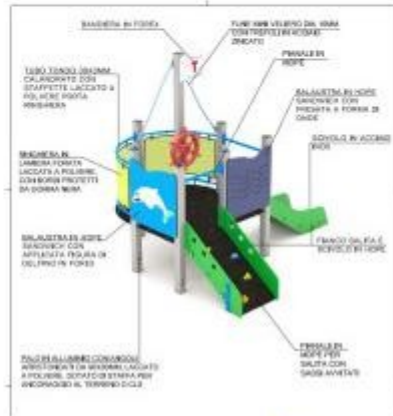

Sailing ship multi-play tower h575_80

Multi-play composition 2-6 years. Dimensions: 236x264xh243 cm.

Multi-play composition with a fun **boat shape** ideal for installation in public parks and **play areas**. The **structure is made with 90x90 mm aluminum poles**, whose corners are rounded (r. 10 mm), and **powder-coated steel tubes (30x3 mm)**, for the safety of children. It is equipped with HDPE panels (15 mm thick), **powder-coated perforated sheet metal railings**, MDPE platforms with an embossed surface to ensure high slip resistance, and climbing ropes. The composition is equipped with an **MDPE climbing platform** with polyethylene stones, and a **straight steel slide** (h 58 cm). It is enriched with a **polyethylene ship's wheel** and a fun **little flag**. The shape and colors of the multi-play composition stimulate the imagination of children who simulate fabulous adventures.

Technical features:

- Dimensions: 236x264xh243 cm
- Safety area: 536x614 cm
- Max fall height: 60 cm
- Safety surfacing area: 29.5 sqm
- Recommended safety surfacing area: 29.5 sqm
- Max number of users: 3+
- Recommended age: 2-6 years

*purely indicative image

INFORMATION

- **Structure material** metallo

Sailing ship multi-play tower h575_80

HOLITY.COM

HOLITY.COM

HOLITY.COM

HOLITY.COM

-  **ALTEZZA DI CADUTA MAX. (MAXIMUM HEIGHT) < 60 CM**
-  **ETA' (AGE GROUP) 2 - 6 ANNI**
-  **NUMERO UTILIZZATORI (MAX. N. OF SIMULTANEOUS USERS) 3+**

-  **INGOMBRO (DIMENSIONI) 236 cm X 264 cm X 243 cm H.**
-  **AREA DI SICUREZZA (SAFETY AREA) 536 cm X 634 cm**
-  **SUP. ANTITRAUMA CONSOLIDATA (REINFORCED SAFETY SURFACE AREA) 29,5 M²**