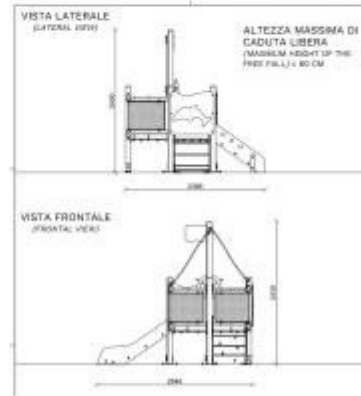

Sailing ship multi-play tower h575_80

Multi-play composition 2-6 years. Dimensions: 236x264xh243 cm.

Multi-play composition with a fun **boat shape** ideal for installation in public parks and **play areas**. The **structure is made with 90x90 mm aluminum poles**, whose corners are rounded (r. 10 mm), and **powder-coated steel tubes (30x3 mm)**, for the safety of children. It is equipped with HDPE panels (15 mm thick), **powder-coated perforated sheet metal railings**, MDPE platforms with an embossed surface to ensure high slip resistance, and climbing ropes. The composition is equipped with an **MDPE climbing platform** with polyethylene stones, and a **straight steel slide** (h 58 cm). It is enriched with a **polyethylene ship's wheel** and a fun **little flag**. The shape and colors of the multi-play composition stimulate the imagination of children who simulate fabulous adventures.

Technical features:

- Dimensions: 236x264xh243 cm
- Safety area: 536x614 cm
- Max fall height: 60 cm
- Safety surfacing area: 29.5 sqm
- Recommended safety surfacing area: 29.5 sqm
- Max number of users: 3+
- Recommended age: 2-6 years

*purely indicative image

INFORMATION

- **Structure material** metallo

Sailing ship multi-play tower h575_80

HOLITY.COM

HOLITY.COM

HOLITY.COM

HOLITY.COM

-  **ALTEZZA DI CADUTA MAX. (MAXIMUM HEIGHT) < 60 CM**
-  **ETA' (AGE GROUP) 2 - 6 ANNI**
-  **NUMERO UTILIZZATORI (MAX. N. OF SIMULTANEOUS USERS) 3+**

-  **INGOMBRO (DIMENSIONI) 236 cm X 264 cm X 243 cm H.**
-  **AREA DI SICUREZZA (SAFETY AREA) 536 cm X 634 cm**
-  **SUP. ANTITRAUMA CONSOLIDATA (REINFORCED SAFETY SURFACE AREA) 29,5 M²**