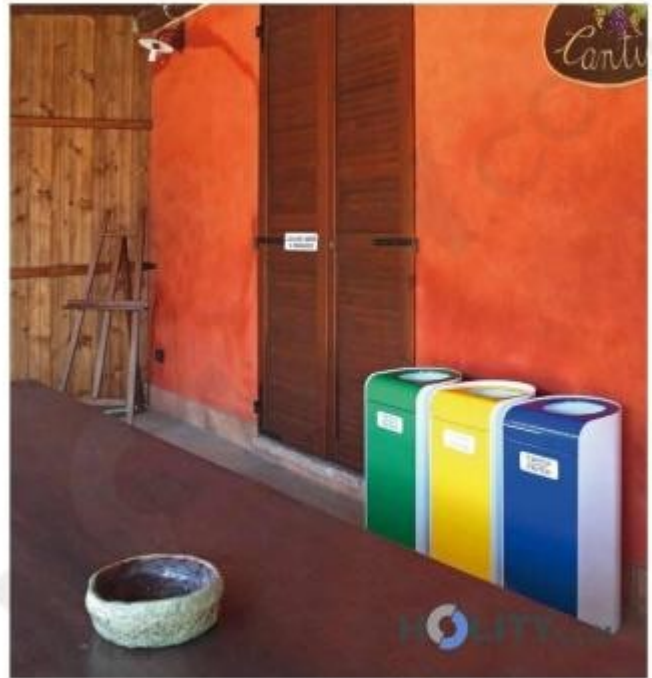

Recycling bin for indoor spaces h41311

Waste recycling container in white lacquered metal with front part available in different finishes. Ideal for indoor spaces. Capacity: 25 lt.

Recycling bin with a **simple and elegant design** ideal for waste sorting inside shopping centers, gyms, schools, universities and communities. Structure made of **white lacquered metal** equipped with a **swing-top lid** and bag-holding ring.

Technical features:

- Material: lacquered metal
- Container color: white
- Front part available in different colors and waste types
- Equipped with bag-holding ring and swing-top lid
- Capacity: 25 liters
- Dimensions: W.300 x D.300 x h.700 mm
- Weight: approx. 8.2 kg

INFORMATION

- Height in millimeters 700.000000
- Capacity 25 lt
- Width in millimeters 300.000000
- Material metal
- Depth in millimeters 300.000000

Recycling bin for indoor spaces h41311

HOLITY.COM

HOLITY.COM