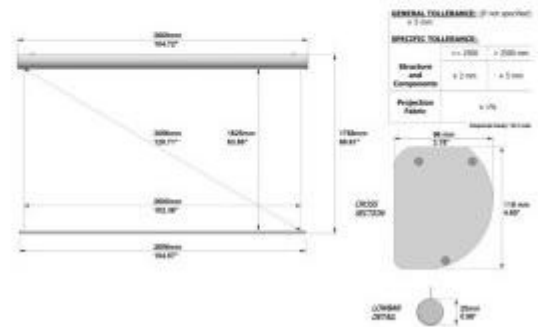

Projection screen for conference rooms h920_06

Tipologia: A parete