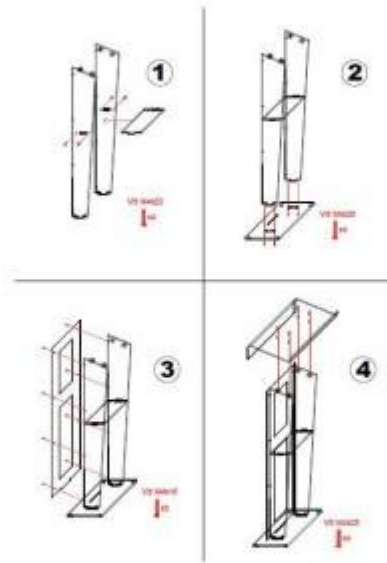

HOLITY.COM

Plexiglass meeting room lectern h529_10

Transparent **plexiglass meeting room podium**. Dimensions: **W 52 x D 35 x h 122 cm**

Elegant **meeting room lectern** entirely made of **transparent methacrylate** equipped with a convenient **intermediate shelf** for objects. Simple design structure, demountable and with the possibility of being customized on request. Ideal for use in churches, conference rooms, and meetings.

Technical Features:

- Material: transparent methacrylate
- Slanted top and intermediate shelf
- Top dimensions: 53x35 cm
- Dimensions: W 52 x D 35 x h 122 cm

*Upon request and subject to a quote, the lectern can be customized

INFORMATION

- **Height** 122 cm
- **Material** plexiglass

Plexiglass meeting room lectern h529_10

HOLITY.COM

HOLITY.COM

HOLITY.COM

HOLITY.COM

Plexiglass meeting room lectern h529_10

Height: 122 cm

Material: plexiglass