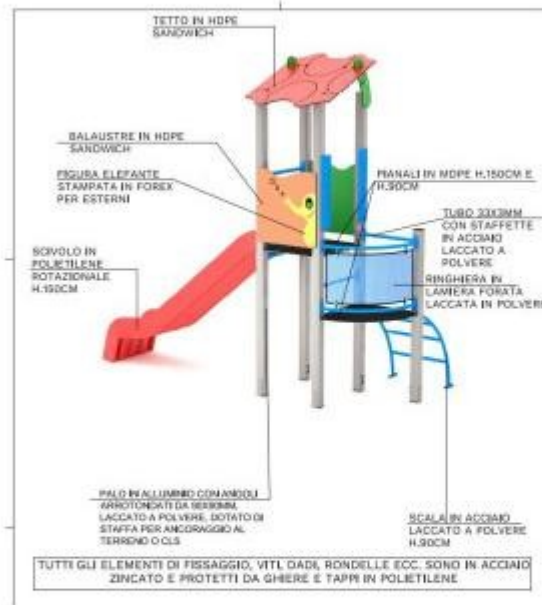

Playground tower with railing h575_83

Multi-play tower with sheet metal railing, circular step ladder and slide. Age 3-12 years.

Single multi-play tower, for the fun of the most daring. Forex decorative figures **stimulate the child's imagination**. The structure is **made with 90x90 mm aluminium posts**, with rounded corners (r. 10 mm). It is equipped with **roof and balustrades** in HDPE sandwich (th. 15 mm), **perforated powder-coated sheet metal railing**, **circular climbing step** and MDPE platform with embossed surface, to ensure high **slip resistance**. The tower is equipped with a **powder-coated steel rung ladder** and a straight rotational polyethylene slide h 150 cm.

Technical features:

- Overall dimensions 162x368xh.337 cm
- Safety area: 448x717 cm
- Max fall height: 150 cm
- Safety surfacing area: 30.3 sqm
- Maximum number of users: 3+
- Recommended age 3-12 years

*image purely indicative

INFORMATION

- **Structure material** metallo

Playground tower with railing h575_83

ALTEZZA DI CADUTA MAX. (MAX FALL HEIGHT) 150 cm	INGOMBRO MASSIMO (OVERALL DIMENSION) 162 cm X 368 cm X 337 cm H.
ETA' DI UTILIZZO (AGE) 3 - 12 ANNI	AREA DI SICUREZZA (SAFETY AREA) 448 cm x 717 cm
NUMERO MASSIMO UTILIZZATORI (MAXIMUM NUMBER OF USERS) 3	SUPERFICIE ANTITRAUMA (RECOMMENDED SAFETY SURFACING AREA) 30,3 MQ

Playground tower with railing h575_83

Structure material: metallo