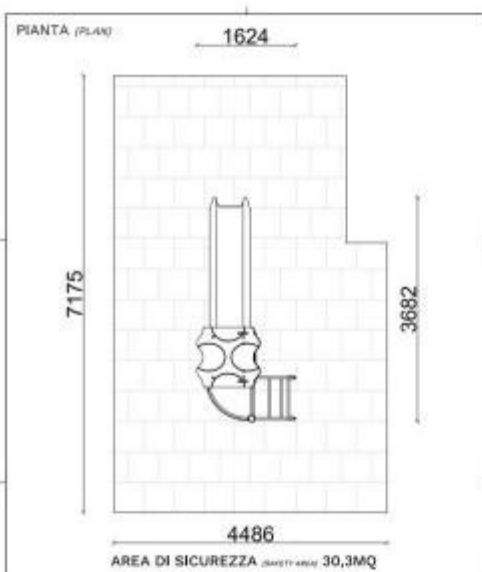

Playground tower with railing h575_83

Multi-play tower with sheet metal railing, circular step ladder and slide. Age 3-12 years.

Single multi-play tower, for the fun of the most daring. Forex decorative figures **stimulate the child's imagination**. The structure is **made with 90x90 mm aluminium posts**, with rounded corners (r. 10 mm). It is equipped with **roof and balustrades** in HDPE sandwich (th. 15 mm), **perforated powder-coated sheet metal railing**, **circular climbing step** and MDPE platform with embossed surface, to ensure high **slip resistance**. The tower is equipped with a **powder-coated steel rung ladder** and a straight rotational polyethylene slide h 150 cm.

Technical features:

- Overall dimensions 162x368xh.337 cm
- Safety area: 448x717 cm
- Max fall height: 150 cm
- Safety surfacing area: 30.3 sqm
- Maximum number of users: 3+
- Recommended age 3-12 years

*image purely indicative

INFORMATION

- **Structure material** metallo

Playground tower with railing h575_83

ALTEZZA DI CADUTA MAX. (MAX FALL HEIGHT) 150 cm	INGOMBRO MASSIMO (OVERALL DIMENSION) 162 cm X 368 cm X 337 cm H.
ETA' DI UTILIZZO (AGE) 3 - 12 ANNI	AREA DI SICUREZZA (SAFETY AREA) 448 cm x 717 cm
NUMERO MASSIMO UTILIZZATORI (MAXIMUM NUMBER OF USERS) 3	SUPERFICIE ANTITRAUMA (RECOMMENDED SAFETY SURFACING AREA) 30,3 MQ

Playground tower with railing h575_83

Structure material: metallo