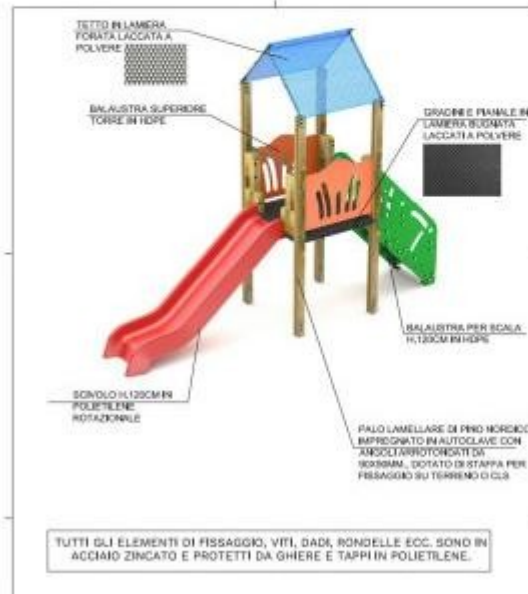

Play tower with slide h575_96

Multi-play tower with slide and climbing ladder.

Play tower characterized by simple and fun playability. The structure is made of **90x90 mm glulam Nordic pine posts**, with rounded corners (r. 10mm). It features a **perforated sheet metal** roof, platforms and climbing steps in embossed sheet metal to ensure high slip resistance, and **colored HDPE balustrades**. The tower is equipped with a **straight rotational polyethylene slide** h 120 cm.

Technical features:

- Structure material: wood
- Recommended age: 3-12 years
- Overall dimensions: 117x425xh.330 cm
- Safety area: 414x775 cm
- Max fall height: 120 cm
- Impact-absorbing surface: 32 sqm
- Max number of users: 2
- Straight steel slide
- Climbing ladder

*purely indicative image; products may undergo changes for production needs

**Colors vary according to availability

INFORMATION

- **Structure material** legno

Play tower with slide h575_96

HOLITY.COM

HOLITY.COM

VISTA FRONTALE
(FRONTAL VIEW)

ALTEZZA MASSIMA
DI CADUTA LIBERA
(MAXIMUM HEIGHT OF THE
FREE FALL) CM 120

VISTA LATERALE
(LATERAL VIEW)

INGOMBRO MAX (OVERALL DIMENSIONS)

HOLITY.COM

Play tower with slide h575_96