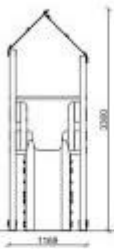

Play tower with slide h575_96

Multi-play tower with slide and climbing ladder.

Play tower characterized by simple and fun playability. The structure is made of **90x90 mm glulam Nordic pine posts**, with rounded corners (r. 10mm). It features a **perforated sheet metal** roof, platforms and climbing steps in embossed sheet metal to ensure high slip resistance, and **colored HDPE balustrades**. The tower is equipped with a **straight rotational polyethylene slide** h 120 cm.

Technical features:

- Structure material: wood
- Recommended age: 3-12 years
- Overall dimensions: 117x425xh.330 cm
- Safety area: 414x775 cm
- Max fall height: 120 cm
- Impact-absorbing surface: 32 sqm
- Max number of users: 2
- Straight steel slide
- Climbing ladder

*purely indicative image; products may undergo changes for production needs

**Colors vary according to availability

INFORMATION

- **Structure material** legno

Play tower with slide h575_96

HOLITY.COM

HOLITY.COM

VISTA FRONTALE
(FRONTAL VIEW)

ALTEZZA MASSIMA
DI CADUTA LIBERA
(MAXIMUM HEIGHT OF THE
FREE FALL) CM 120

VISTA LATERALE
(LATERAL VIEW)

INGOMBRO MAX (OVERALL DIMENSIONS)

HOLITY.COM

Play tower with slide h575_96