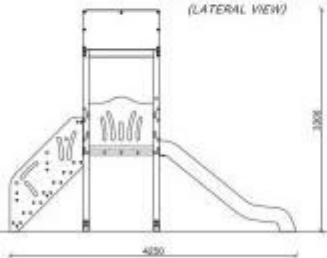

Play tower with slide h575_96

Multi-play tower with slide and climbing ladder.

Play tower characterized by simple and fun playability. The structure is made of **90x90 mm glulam Nordic pine posts**, with rounded corners (r. 10mm). It features a **perforated sheet metal** roof, platforms and climbing steps in embossed sheet metal to ensure high slip resistance, and **colored HDPE balustrades**. The tower is equipped with a **straight rotational polyethylene slide** h 120 cm.

Technical features:

- Structure material: wood
- Recommended age: 3-12 years
- Overall dimensions: 117x425xh.330 cm
- Safety area: 414x775 cm
- Max fall height: 120 cm
- Impact-absorbing surface: 32 sqm
- Max number of users: 2
- Straight steel slide
- Climbing ladder

*purely indicative image; products may undergo changes for production needs

**Colors vary according to availability

INFORMATION

- **Structure material** legno

Play tower with slide h575_96

HOLITY.COM

HOLITY.COM

VISTA FRONTALE
(FRONTAL VIEW)

ALTEZZA MASSIMA
DI CADUTA LIBERA
(MAXIMUM HEIGHT OF THE
FREE FALL) CM 120

VISTA LATERALE
(LATERAL VIEW)

INGOMBRO MAX (OVERALL DIMENSIONS)

HOLITY.COM

Play tower with slide h575_96