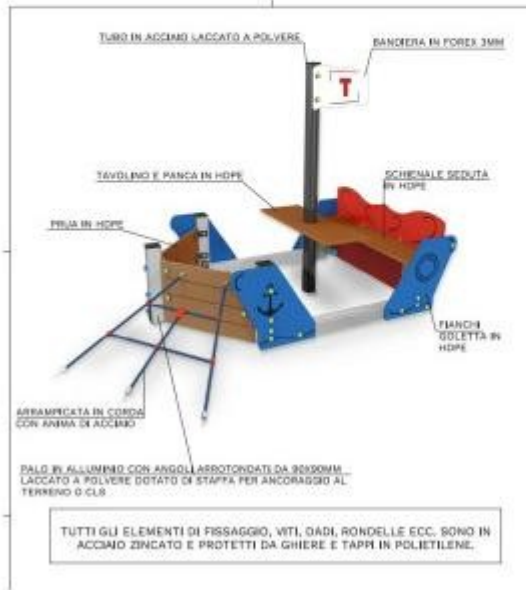

Play composition with climbing net h575_93

Play composition with climbing net h575_93

Structure material: metallo