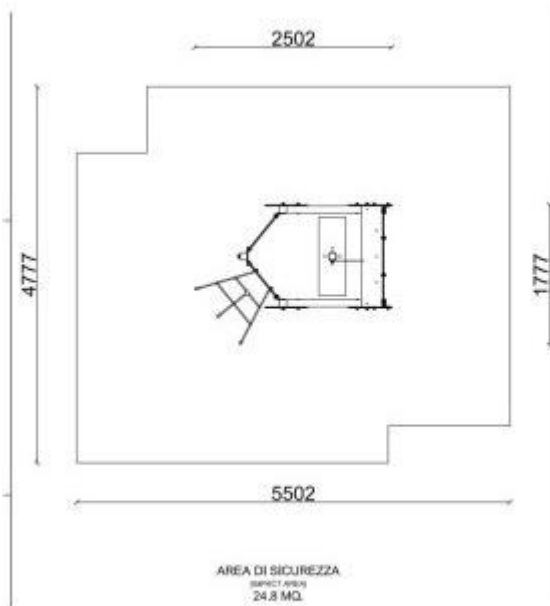

Play composition with climbing net h575_93

Play composition with climbing net h575_93

Structure material: metallo