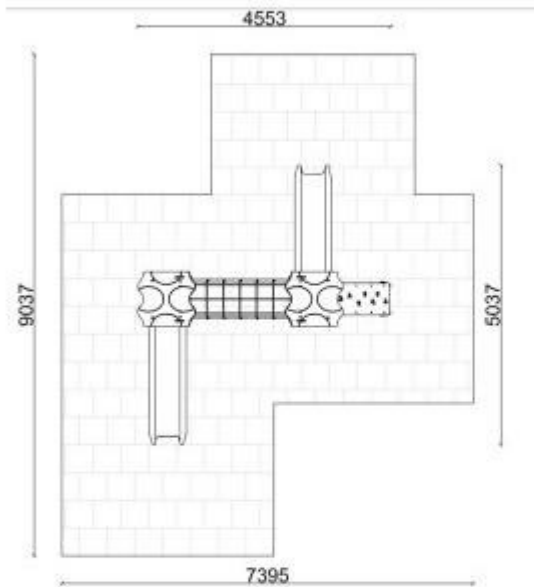

Park playground play set composition h575_85

Multi-play towers with rope passage, climbing platform and 2 slides. Age 3-12 years.

Double multi-play tower perfect for the **fun of the most daring**. Multi-play composition with decorative Forex figures, representing giraffes and elephants, recall the savannah theme, stimulating **the child's imagination**. The complex is made of **two towers**, with **platforms** placed at two different heights (h 120 cm and h 150 cm), connected to each other by a **rope passage**. The structure is made with **90x90 mm aluminum posts**, whose corners are rounded (r. 10 mm). It is equipped with **roof and balustrades** in HDPE sandwich (th. 15 mm) and MDPE platforms with embossed surface, to ensure high slip resistance. The tower is equipped with an **MDPE climbing platform** with polyethylene stones, and **two straight slides** in rotational polyethylene (h 120 cm and h 150 cm).

Technical features:

- Structure material: aluminum
- Overall dimensions: 455x504xh.337 cm
- Safety area: 739x904 cm
- Max fall height: 150 cm
- Shock-absorbing surface: 47.5 sqm
- Max number of users: 3+
- Recommended age: 3-12 years

*purely indicative image, colors may be subject to changes

INFORMATION

- **Structure material** metallo

Park playground play set composition h575_85

HOLITY.COM

HOLITY.COM

ALTEZZA DI CADUTA MAX. (MAX FALL HEIGHT) 150 cm

ETA' DI UTILIZZO (AGE) 3 - 12 ANNI

NUMERO MASSIMO UTILIZZATORI (MAXIMUM NUMBER OF USERS) 3+

INGOMBRO MASSIMO (OVERALL DIMENSION) 455 cm X 504 cm X 337 cm H.

AREA DI SICUREZZA (SECURITY AREA) 739 cm x 904 cm