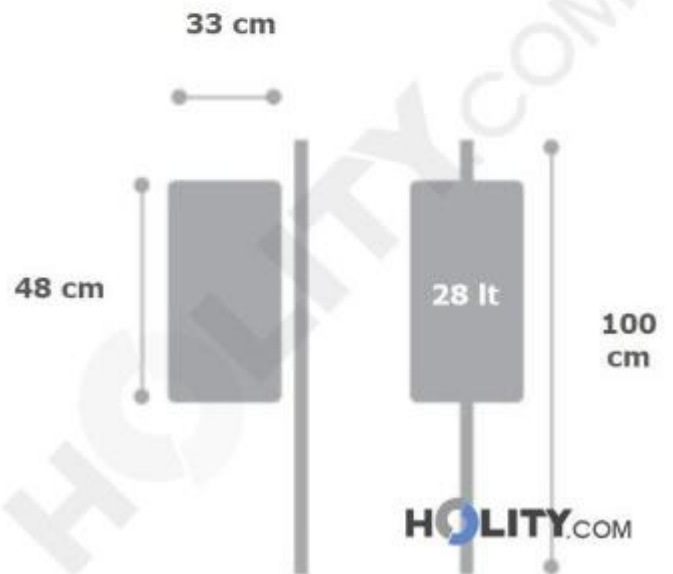

Outdoor wooden waste bin h35006

Nordic pine wood bin ideal for parks, gardens and outdoor public areas. Capacity: 28 liters. Steel internal container.

Wooden waste bin designed for parks, avenues, gardens, mountain paths and green spaces. Robust structure made of Nordic pine wood pressure-treated with non-toxic salts with a galvanized steel frame supporting the perimeter slats and the two rectangular section uprights. The 28-liter bin features a **removable internal container** in galvanized sheet steel.

Technical features:

- Material: Nordic pine wood and electro-galvanized steel
- Removable internal sheet metal container
- Anchoring system: to be buried
- Capacity: approx. 28 liters
- Bin dimensions: Ø 33 x h.48 cm
- Uprights height: 120 cm
- Weight: 9 kg

INFORMATION

- **warranty** 1 anno
- **punti di forza** i più compatti
- **Typology** fixed
- **fixing** from the ground
- **Capacity** 28 lt

Outdoor wooden waste bin h35006

Typology: fixed
Warranty: 1 anno