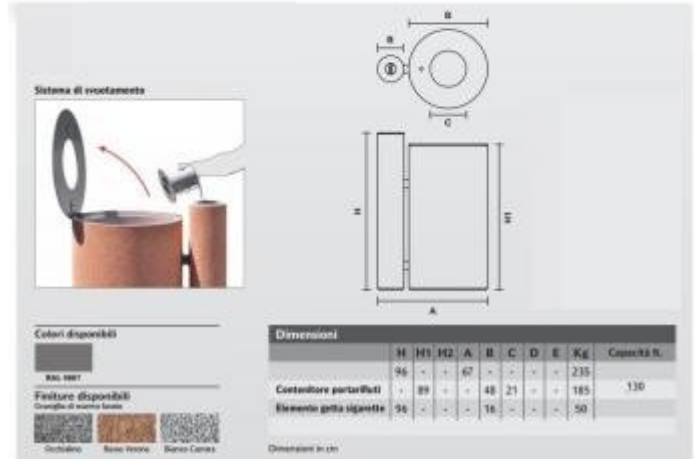

Outdoor waste bin with ashtray h19183

Capacity: 130 lt
Warranty: 2 anni