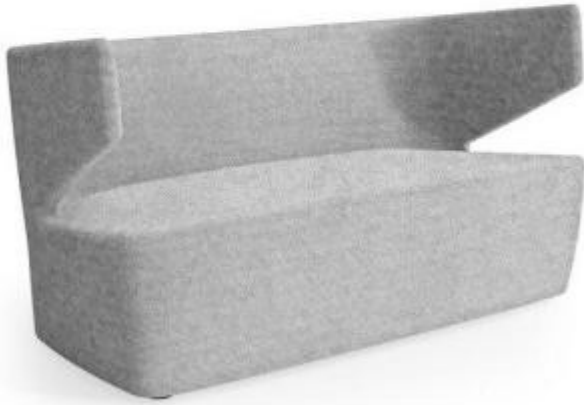

Office sofa with modern design h449_112

Places: 2

Width in millimeters: 401 mm

Depth in millimeters: 400 mm

Height in millimeters: 399 mm