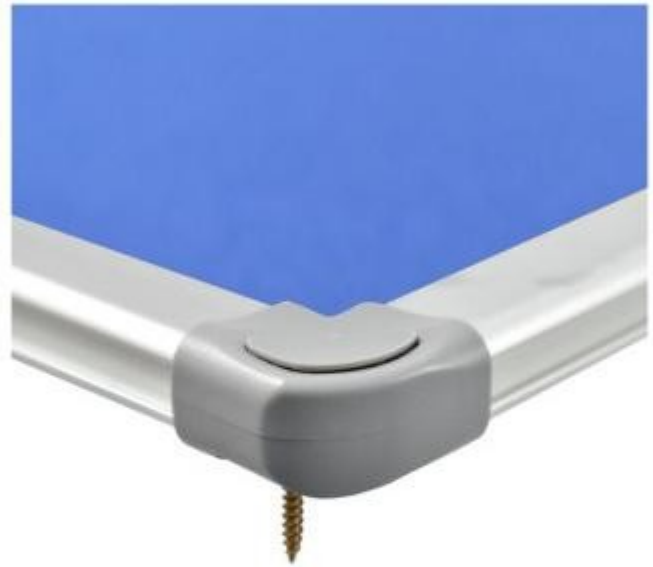

Office notice board h738_94

Office notice board with blue felt background. Dimensions: W. 200 x h. 100 cm

Notice board ideal for offices, schools. The notice board features a **blue felt background** and a silver anodized aluminum frame with ABS corners. It is possible to position the board both horizontally and vertically. The wall-mounting kit is included.

Technical Features:

- Material: aluminum
- For indoor use
- Can be oriented
- Wall mounting
- Blue felt background
- Dimensions: W. 200 x h. 100 cm

INFORMATION

HOLITY.COM

HOLITY.COM

HOLITY.COM

HOLITY.COM