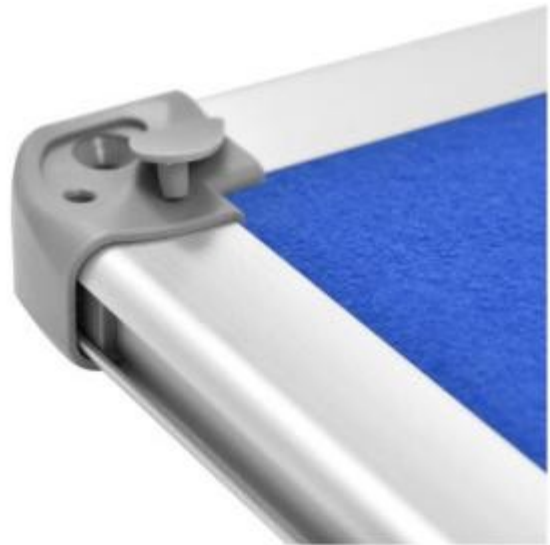

Office notice board h738_94

Office notice board with blue felt background. Dimensions: W. 200 x h. 100 cm

Notice board ideal for offices, schools. The notice board features a **blue felt background** and a silver anodized aluminum frame with ABS corners. It is possible to position the board both horizontally and vertically. The wall-mounting kit is included.

Technical Features:

- Material: aluminum
- For indoor use
- Can be oriented
- Wall mounting
- Blue felt background
- Dimensions: W. 200 x h. 100 cm

INFORMATION

HOLITY.COM

HOLITY.COM

HOLITY.COM

HOLITY.COM