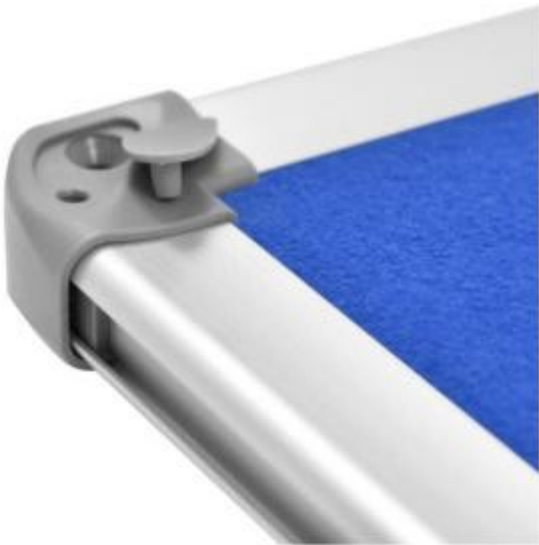

Notice board h738_96

Notice board with blue felt background. Dimensions: W. 120 x h. 90 cm

Office notice board made with a blue felt background and silver-colored anodized aluminum frame. The board can be positioned both horizontally and vertically, to be used with push pins (not included). The wall mounting kit is included.

Technical Features:

- Material: aluminum
- Indoor use
- Adjustable orientation
- Wall mounting
- Dimensions: W. 120 x h. 90 cm

INFORMATION

HOLITY.COM

HOLITY.COM

HOLITY.COM

HOLITY.COM