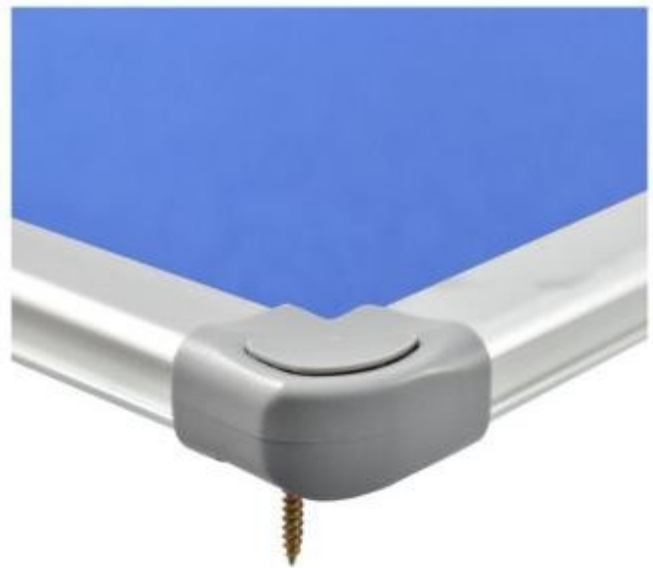

Notice board h738_96

Notice board with blue felt background. Dimensions: W. 120 x h. 90 cm

Office notice board made with a blue felt background and silver-colored anodized aluminum frame. The board can be positioned both horizontally and vertically, to be used with push pins (not included). The wall mounting kit is included.

Technical Features:

- Material: aluminum
- Indoor use
- Adjustable orientation
- Wall mounting
- Dimensions: W. 120 x h. 90 cm

INFORMATION

HOLITY.COM

HOLITY.COM

HOLITY.COM

HOLITY.COM