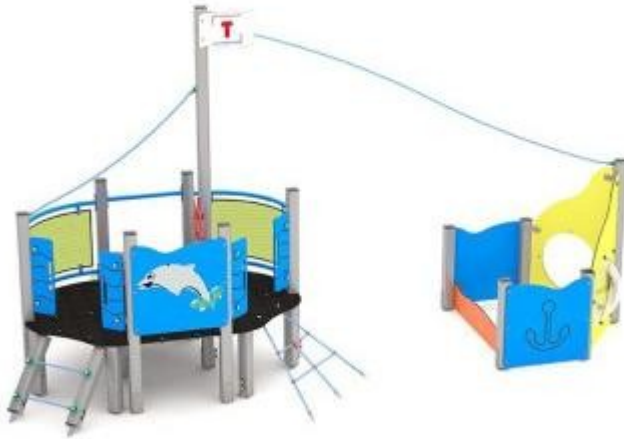

Multi-play composition with sandpit h575_94

Play structure for parks with slide and sandpit. Age: 2-6 years

Multi-play composition that promotes interaction between younger children. Recalling the shape of a **small ship**, it stimulates the **imagination** of young sailors, encouraging them to set sail together for new adventures. The structure is made with 90x90 mm aluminium poles, with rounded corners (r. 10 mm), and powder-coated steel tubes (30x3 mm). It is equipped with sandwich HDPE panels (15 mm thick), **powder-coated perforated sheet metal railings**, MDPE platforms with embossed surface, to ensure high slip resistance, and Ercoles ropes and nets for climbing. The playground is equipped with a straight steel slide (h 58 cm) and a small sandpit, located at the bow of the ship and decorated with two cute portholes. It is enriched by a **steering wheel and a polyethylene stool** and a Forex flag.

Technical features:

- Structure material: aluminium
- Recommended age: 2-6 years
- Dimensions: 534x312xh.301 cm
- Safety area: 834x659 cm
- Max fall height: 60 cm
- Impact-absorbing surface: 47 sqm
- Max number of users: 3 +
- Climbing ropes
- Straight steel slide
- Sandpit

*purely indicative image; products may undergo changes due to production requirements

**Colors vary according to availability

INFORMATION

- **Structure material** metallo

Multi-play composition with sandpit h575_94

Multi-play composition with sandpit h575_94

Structure material: metallo