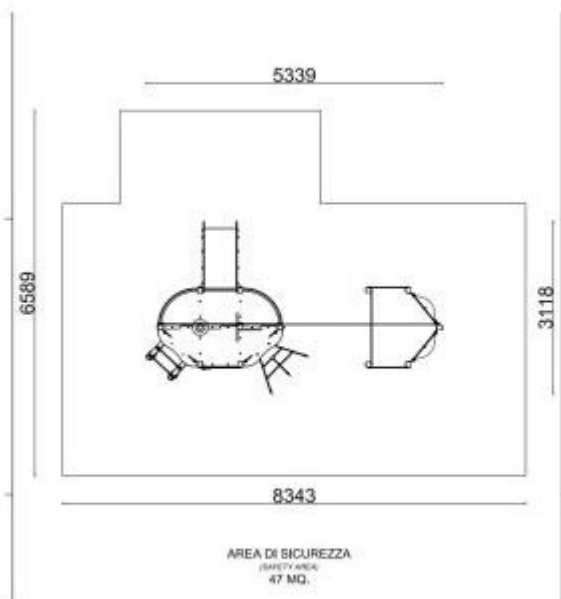

Multi-play composition with sandpit h575_94

Play structure for parks with slide and sandpit. Age: 2-6 years

Multi-play composition that promotes interaction between younger children. Recalling the shape of a **small ship**, it stimulates the **imagination** of young sailors, encouraging them to set sail together for new adventures. The structure is made with 90x90 mm aluminium poles, with rounded corners (r. 10 mm), and powder-coated steel tubes (30x3 mm). It is equipped with sandwich HDPE panels (15 mm thick), **powder-coated perforated sheet metal railings**, MDPE platforms with embossed surface, to ensure high slip resistance, and Ercoles ropes and nets for climbing. The playground is equipped with a straight steel slide (h 58 cm) and a small sandpit, located at the bow of the ship and decorated with two cute portholes. It is enriched by a **steering wheel and a polyethylene stool** and a Forex flag.

Technical features:

- Structure material: aluminium
- Recommended age: 2-6 years
- Dimensions: 534x312xh.301 cm
- Safety area: 834x659 cm
- Max fall height: 60 cm
- Impact-absorbing surface: 47 sqm
- Max number of users: 3 +
- Climbing ropes
- Straight steel slide
- Sandpit

Multi-play composition with sandpit h575_94

Structure material: metallo