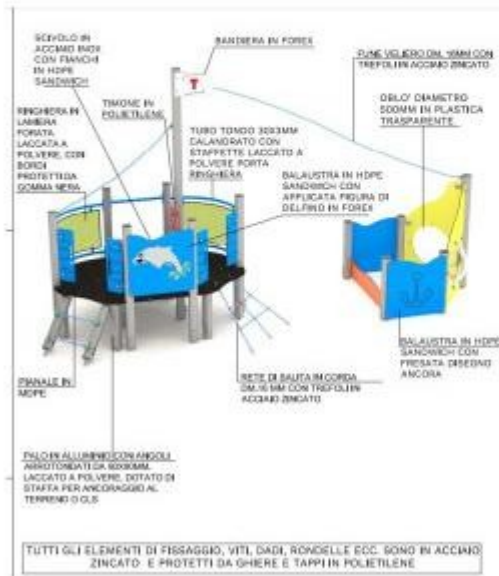

Multi-play composition with sandpit h575_94

Play structure for parks with slide and sandpit. Age: 2-6 years

Multi-play composition that promotes interaction between younger children. Recalling the shape of a **small ship**, it stimulates the **imagination** of young sailors, encouraging them to set sail together for new adventures. The structure is made with 90x90 mm aluminium poles, with rounded corners (r. 10 mm), and powder-coated steel tubes (30x3 mm). It is equipped with sandwich HDPE panels (15 mm thick), **powder-coated perforated sheet metal railings**, MDPE platforms with embossed surface, to ensure high slip resistance, and Ercoles ropes and nets for climbing. The playground is equipped with a straight steel slide (h 58 cm) and a small sandpit, located at the bow of the ship and decorated with two cute portholes. It is enriched by a **steering wheel and a polyethylene stool** and a Forex flag.

Technical features:

- Structure material: aluminium
- Recommended age: 2-6 years
- Dimensions: 534x312xh.301 cm
- Safety area: 834x659 cm
- Max fall height: 60 cm
- Impact-absorbing surface: 47 sqm
- Max number of users: 3 +
- Climbing ropes
- Straight steel slide
- Sandpit

*purely indicative image; products may undergo changes due to production requirements

**Colors vary according to availability

INFORMATION

- **Structure material** metallo

Multi-play composition with sandpit h575_94

Multi-play composition with sandpit h575_94

Structure material: metallo