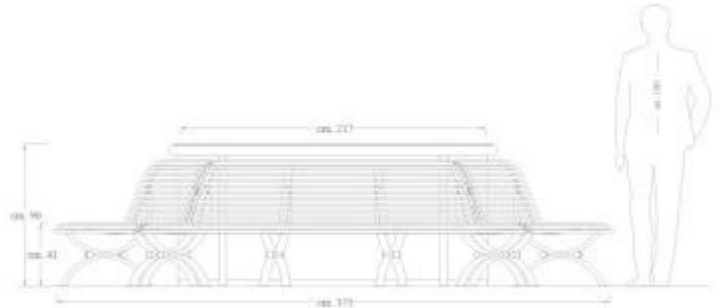

Metal planter with seating h140_452

Length in millimeters: 407 mm
Depth in millimeters: 400 mm
Height in millimeters: 399 mm
Diameter: 575 mm
Shape: circular shape