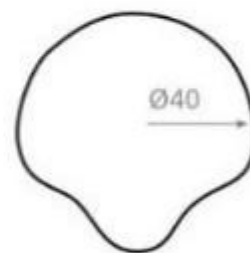

Technical features:

- Dimensions: W. 60 x D. 60 x h. from 47 to 59 cm
- Height adjustable
- Metal frame
- Nylon base
- Base color: black
- With backrest
- Without armrests
- Ergonomic seat padded in 5 cm thick semi-hard foam
- Available in different colors
- Supplied disassembled

**Images for illustrative purposes only.*

INFORMATION

- **tipologia sgabelli medici** con schienale
- **height adjustment of medical stools** tramite leva
- **Width in millimeters** 600.000000
- **Depth in millimeters** 600.000000
- **Height in millimeters** 590.000000

Medical stool with ergonomic seat and backrest h904_06

Medical stool with ergonomic seat and backrest h904_06

Tipologia sgabelli medici: con schienale
 Height adjustment of medical stools: tramite leva
 Width in millimeters: 401 mm
 Depth in millimeters: 400 mm
 Height in millimeters: 399 mm