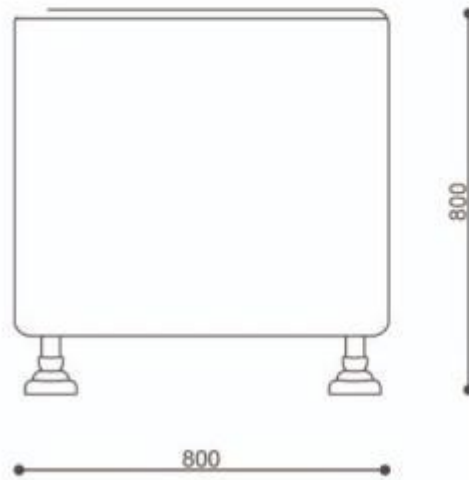

HOLITY.COM