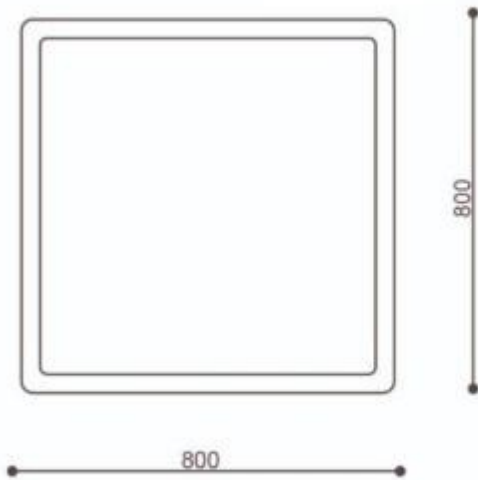

## Marble grit planter with feet for outdoors h319\_107

Square planter for outdoor spaces with base feet. In marble grit and powder. Dimensions: W. 800 x D. 800 x H. 800 mm.

The **marble grit and marble powder planter** is perfect for adding a touch of elegance and refinement to the outdoor areas of commercial activities, restaurants, hotels, public parks and gardens, and apartment buildings. Built with marble grit and marble powder, with the addition of fluidizers to improve its **resistance**, it features an **internal steel reinforcement**. **Treated with a glossy water repellent**, it has a **polished finish**. **Rounded and beveled external and internal corners**. At the base, it is equipped with **self-leveling and self-aligning feet**, which make it perfect for placement on any surface. This product is **conceived, designed, and made in Italy**.

### Technical features:

- Dimensions: W. 800 x D. 800 x H. 800 mm
- Weight: 400 kg
- Shape: square
- Steel reinforcement
- Structure in marble grit and marble powder
- Rounded and beveled external and internal corners
- Self-leveling and self-aligning base supports in Corten steel
- Polished finish
- Glossy anti-degradation treatment for outdoor use

## INFORMATION

- Length in millimeters 800.000000
- Depth in millimeters 800.000000
- Height in millimeters 800.000000
- Planter material cemento
- shape square

### Marble grit planter with feet for outdoors h319\_107

Length in millimeters: 407 mm

Depth in millimeters: 400 mm

Height in millimeters: 399 mm

Diameter: 575 mm

Shape: quadrata

HOLITY.COM