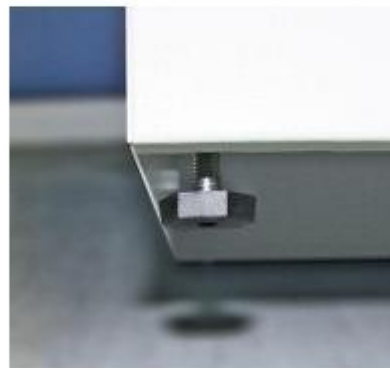

* n. 2 piedini anteriori regolabili

HOLITY.COM