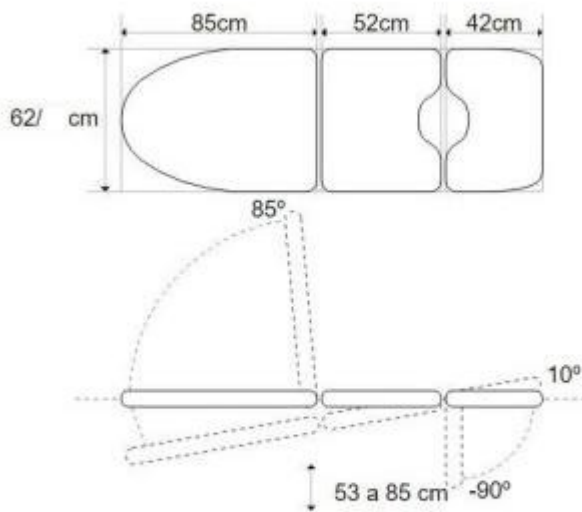

HOLITY.COM

Gynaecology ward examination couch h728_07

Gynaecological couch with electronically adjustable height. Dimensions: W.179 x D.62 x h.53/85 cm.

Gynaecology examination couch specifically designed for use in clinics, hospitals and medical offices. Equipped with **electrically adjustable height via 1 motor**, manually adjustable backrest via gas piston and footrest adjustable via manual lever. The adjustment of the backrest and footrest allow the couch to reach the **Trendelenburg position**. The structure features a **painted steel frame** with a **foam-padded top upholstered in fire-retardant vinyl**. Supplied complete with adjustable and rotating leg supports, removable stainless steel fluid collection tray, ergonomic cushion and gynaecological hole on the seat.

Technical characteristics:

- Dimensions: W.179 x D.62 x h.53/85 cm
- Capacity: 180 kg
- Frame material: steel with epoxy coating and white paint
- Upholstery material: 100% vinyl
- Fire-retardant upholstery class 1IM
- Foam padding 5 cm, 30 kg/m³
- Electric operation with 1 motor for height adjustment
- Manually adjustable backrest via gas piston
- Footrest adjustable via manual lever
- Trendelenburg position
- Adjustable and rotating leg supports
- Removable stainless steel tray
- Ergonomic backrest cushion
- Gynaecological hole on the seat
- Surface available in various colors
- CE mark

INFORMATION

- Length in millimeters 1790.000000
- Depth in millimeters 620.000000
- Height in millimeters 530.000000
- type height variable
- capacity 180 kg

HOLITY.COM

HOLITY.COM

Gynaecology ward examination couch h728_07

Capacity: 180 kg

Type height: variable

HOLITY.COM