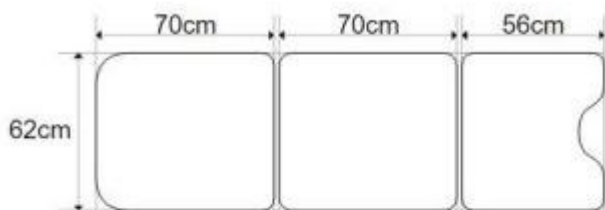

## Gynaecology examination couch h728\_01

Gynaecological examination couch with electric operation. Dimensions: L.196 x D.62 x h.54-100 cm.

**Gynaecological couch** ideal for use in medical practices and hospitals. Consisting of a **3-section structure with a steel frame and top with fire-retardant vinyl covering**. Equipped with **3 motors** that allow **height adjustment, central backrest adjustment and reaching the Trendelenburg position**. Complete with retractable footrests with 20° lateral opening and side handles to facilitate patient access. The couch is also supplied complete with **side handles, removable stainless steel tray, paper roll holder and handset** for command management. The base is provided with **adjustable feet and wheels with a pedal-operated retractable system**.

### Technical features:

- Dimensions: L.196 x D.62 x h.54-100 cm
- Load capacity: 180 kg
- Frame material: steel with epoxy coating and white painting
- Covering material: 100% vinyl
- Fire-retardant covering class 1IM
- 5 cm foam padding, 30 kg/m<sup>3</sup>
- 3-motor electric operation for: height adjustment, central section elevation, reaching Trendelenburg position
- Side handles
- Adjustable feet
- Removable stainless steel tray
- Paper roll holder
- Double Ø35 mm wheels with pedal-operated retractable system
- Surface available in various colours
- CE mark

## INFORMATION

- Length in millimeters 1960.000000
- Depth in millimeters 620.000000
- Height in millimeters 540.000000
- type height variable
- capacity 180 kg

HOLITY.COM

HOLITY.COM

### Gynaecology examination couch h728\_01

Capacity: 180 kg  
Type height: variable

54 a 100 cm

HOLITY.COM