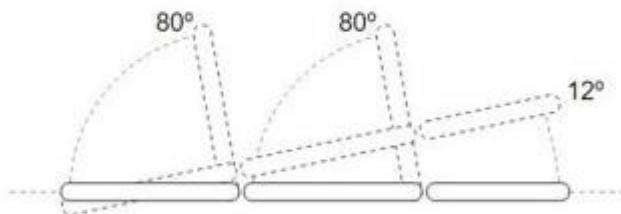

### Technical features:

- Dimensions: L.196 x D.62 x h.54-100 cm
- Load capacity: 180 kg
- Frame material: steel with epoxy coating and white painting
- Covering material: 100% vinyl
- Fire-retardant covering class 1IM
- 5 cm foam padding, 30 kg/m<sup>3</sup>
- 3-motor electric operation for: height adjustment, central section elevation, reaching Trendelenburg position
- Side handles
- Adjustable feet
- Removable stainless steel tray
- Paper roll holder
- Double Ø35 mm wheels with pedal-operated retractable system
- Surface available in various colours
- CE mark

## INFORMATION

- Length in millimeters 1960.000000
- Depth in millimeters 620.000000
- Height in millimeters 540.000000
- type height variable
- capacity 180 kg

HOLITY.COM

HOLITY.COM

### Gynaecology examination couch h728\_01

Capacity: 180 kg  
Type height: variable

54 a 100 cm

HOLITY.COM