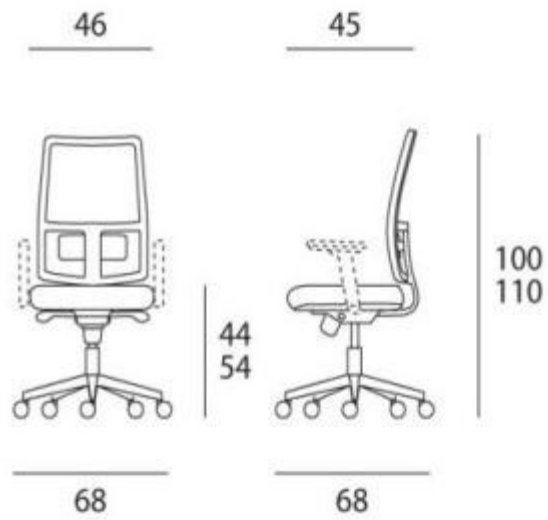

### Technical features:

- Dimensions: W. 68 x D. 45 x H. 100-110 cm
- High backrest with black polypropylene load-bearing structure and covered in black mesh
- Seat made with high-resistance polypropylene interior with 2 steel bars inserted inside, padded with 50 mm thick non-deformable polyurethane foam and covered in crepe
- Height-adjustable lumbar support, covered in black mesh
- Height-adjustable armrests, with black PU pads
- Mechanism for seat height adjustment and synchronized adjustment of seat-backrest tilt with anti-shock system lockable in 4 positions
- 5-star base in black polypropylene
- Black nylon wheels
- All materials used for the product are low-emitting in accordance with the UNI EN 16000-9 standard, lower than 500 ?g/m3
- EN1335 certified

## Ergonomic task chair with lumbar support h865\_05

HOLITY.COM

HOLITY.COM

HOLITY.COM

HOLITY.COM

## Ergonomic task chair with lumbar support h865\_05

Tipologia: Con braccioli