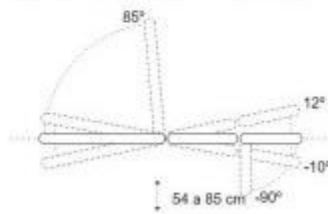

Image for illustrative purposes only

INFORMATION

- **Length in millimeters** 1740.000000
- **Depth in millimeters** 560.000000
- **Height in millimeters** 540.000000
- **type height** variable
- **capacity** 180 kg

Electric gynecological table h728_04

HOLITY.COM

HOLITY.COM

HOLITY.COM

HOLITY.COM

HOLITY.COM

Electric gynecological table h728_04

Capacity: 180 kg

Type height: variable