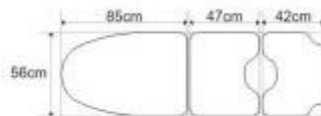

Image for illustrative purposes only

INFORMATION

- **Length in millimeters** 1740.000000
- **Depth in millimeters** 560.000000
- **Height in millimeters** 540.000000
- **type height** variable
- **capacity** 180 kg

Electric gynecological table h728_04

HOLITY.COM

HOLITY.COM

HOLITY.COM

HOLITY.COM

HOLITY.COM

Electric gynecological table h728_04

Capacity: 180 kg

Type height: variable