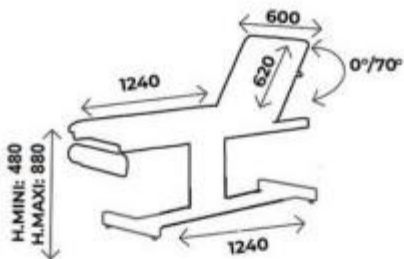

HOLITY.COM

HOLITY.COM

Electric examination couch with foot control h666_47

Length: 140 cm
Height: 88 cm
Capacity: 200 kg
Width: 60 cm