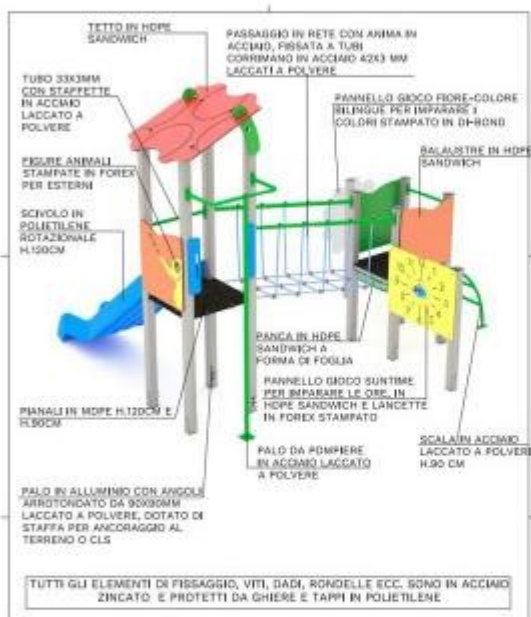

The complex consists of **two towers**, with **platforms placed** at two different heights (h 90 cm and h 120 cm), connected to each other by a rope passage. To make the play experience more complete, **the playground** is enriched with **Fiore educational panels**, to learn the names of **colors in two different languages**, and **Suntime**, to learn how to read the time.

The structure is made with 90x90 mm aluminum posts, whose corners are rounded (r. 10 mm). It is equipped with a roof, balustrades and a leaf-shaped seat in HDPE sandwich (15 mm thick) and MDPE platforms with an embossed surface, to ensure high slip resistance. The tower is equipped with a **rungs ladder** and **powder-coated steel fireman's pole**, and a 120 cm high straight rotational polyethylene slide.

Technical features:

- Dimensions 423x368xh.317 cm
- Safety area: 711x717 cm
- Max fall height: 120 cm
- Impact-absorbing surface: 43 sqm
- Maximum number of users: 3+
- Recommended age 3-12 years

*image purely indicative

INFORMATION

- **Structure material** metallo

Double multi-play tower h575_84

HOLITY.COM

HOLITY.COM

	ALTEZZA DI CADUTA MAX. (MAX FALL HEIGHT) 120 cm		INGOMBRO MASSIMO (OVERALL DIMENSION) 423 cm X 368 cm X 317 cm H.
	ETA' (AGE) 3 - 12 ANNI		AREA DI SICUREZZA (SECURITY AREA) 711 cm x 717 cm
	NUMERO MASSIMO UTILIZZATORI (MAXIMUM NUMBER OF USERS) 3+		SUPERFICIE ANTITRAUMA (RECOMMENDED SAFETY SURFACING AREA) 43 MQ