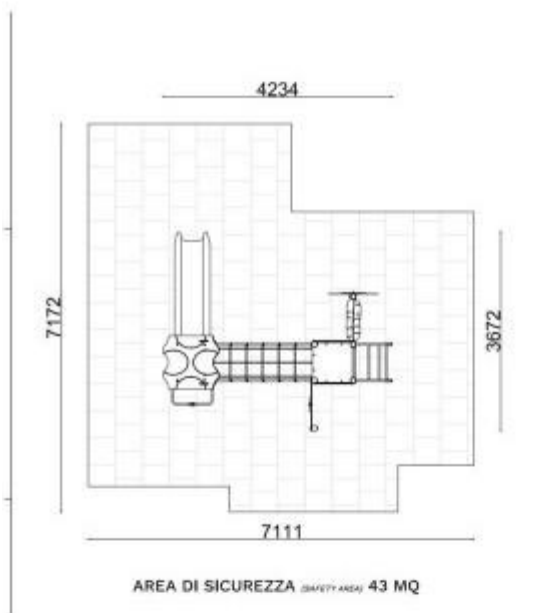

The structure is made with 90x90 mm aluminum posts, whose corners are rounded (r. 10 mm). It is equipped with a roof, balustrades and a leaf-shaped seat in HDPE sandwich (15 mm thick) and MDPE platforms with an embossed surface, to ensure high slip resistance. The tower is equipped with a **rungs ladder** and **powder-coated steel fireman's pole**, and a 120 cm high straight rotational polyethylene slide.

Technical features:

- Dimensions 423x368xh.317 cm
- Safety area: 711x717 cm
- Max fall height: 120 cm
- Impact-absorbing surface: 43 sqm
- Maximum number of users: 3+
- Recommended age 3-12 years

*image purely indicative

INFORMATION

- **Structure material** metallo

Double multi-play tower h575_84

HOLITY.COM

HOLITY.COM

	ALTEZZA DI CADUTA MAX. (MAX FALL HEIGHT) 120 cm		INGOMBRO MASSIMO (OVERALL DIMENSION) 423 cm X 368 cm X 317 cm H.
	ETA' (AGE) 3 - 12 ANNI		AREA DI SICUREZZA (SECURITY AREA) 711 cm x 717 cm
	NUMERO MASSIMO UTILIZZATORI (MAXIMUM NUMBER OF USERS) 3+		SUPERFICIE ANTITRAUMA (RECOMMENDED SAFETY SURFACING AREA) 43 MQ

HOLITY.COM

HOLITY.COM

Double multi-play tower h575_84

Structure material: metallo