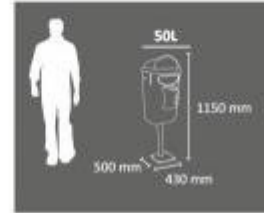

HOLITY.COM