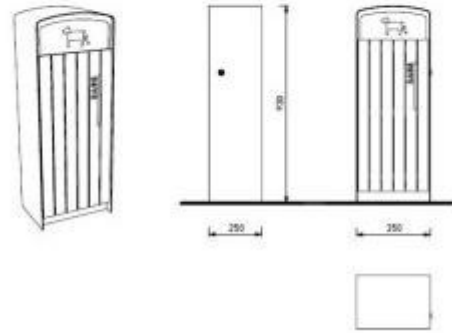

Dog waste bin with wooden door h516_05

Dog waste collection container in painted steel with wooden door. 45 liters, internal bag dispenser, dimensions 350x250x930 mm.

Container designed for dog waste collection in public spaces. Structure made of **painted steel** combined with a **door with wooden slats**, which gives the element a linear and bold character. It solves the problem of hygiene and cleanliness in areas frequented by dogs, offering a functional and discreet solution for parks, public gardens, and dog areas.

Technical characteristics

- **Material:** Painted steel with wooden slat door
- **Dimensions:** Width 350 mm, Depth 250 mm, Height 930 mm
- **Capacity:** 45 liters
- **Accessories:** Internal bag dispenser

Available wood types

- Robinia Wood
- Tropical Wood
- Resysta

Image for illustrative purposes only

INFORMATION

- **Tipologia** DogStation
- **Fixing** a terra
- **Width in millimeters** 350.000000
- **Depth in millimeters** 250.000000
- **Height in millimeters** 930.000000