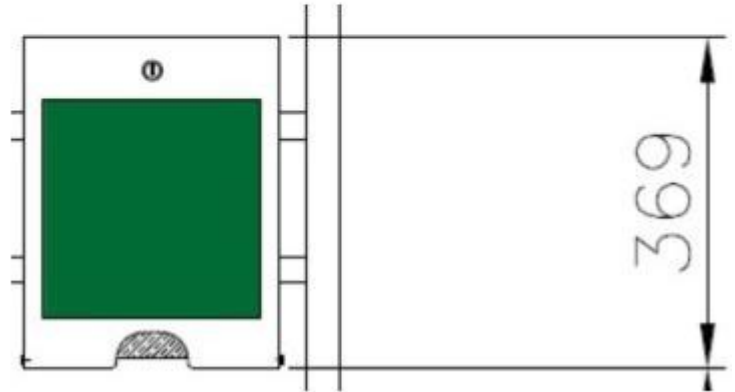

Wall-mounted dog waste bag dispenser h109156