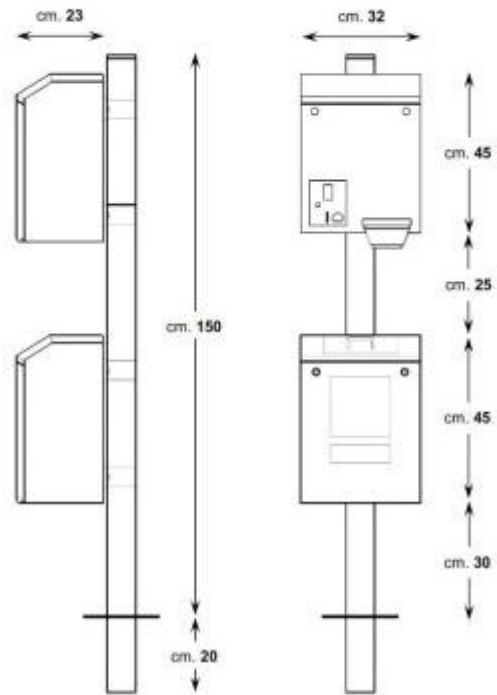

Eco-friendly dog waste dispenser and container h19160

Eco-friendly dog waste dispenser and container h19160

Tipologia: DogStation
Fixing: a terra