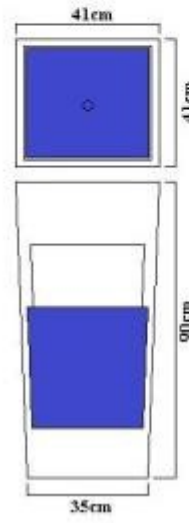

HOLITY.COM