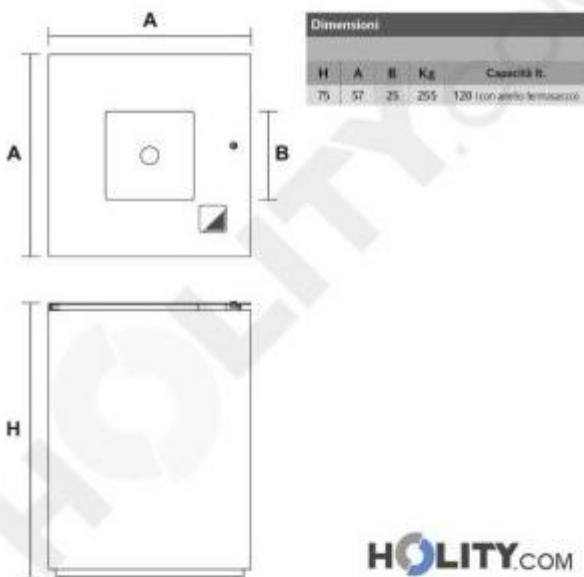

## Concrete litter bin with ashtray h19191

Waste bin for urban furniture. Material: concrete. Capacity: 120 liters. Dimensions: L.57 x W.57 x h.75 cm. Available in various finishes.

**Waste collection bin** in concrete ideal for any urban context. Large bin made of **concrete conglomerate** equipped with a practical steel sheet lid with a square central hole designed to reduce the loading opening and house the ashtray located in one of its corners.

### Technical features:

- Concrete conglomerate container
- Steel sheet lid
- Lid color: micaceous grey
- Available in different finishes
- Equipped with bag retainer
- Capacity: 120 liters
- Dimensions: L.57 x W.57 x h.75 cm
- Weight: 255 kg
- Italian product
- Supplied fully assembled

## INFORMATION

- **punti di forza** con coperchio, i più capienti
- **Capacity** 120 lt

### DIMENSIONI