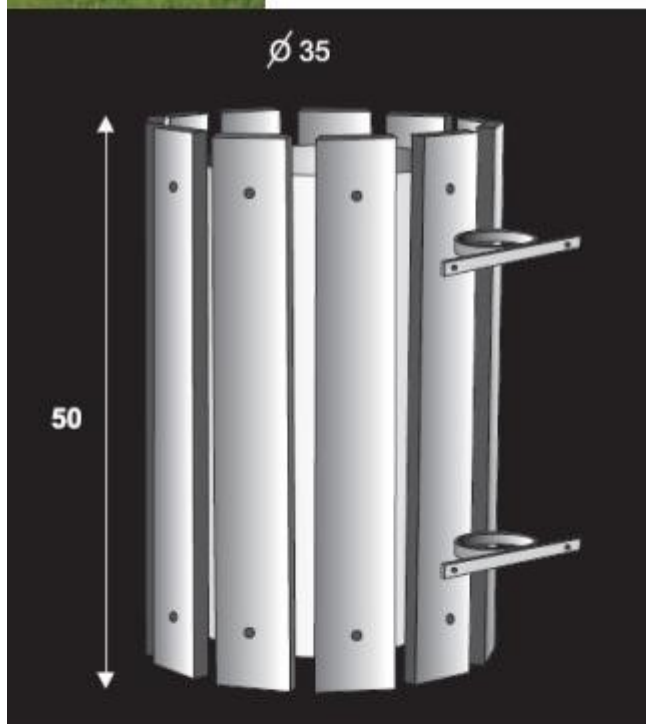

Outdoor waste bin with wooden slats h168119

Typology: fixed
Warranty: 1 anno