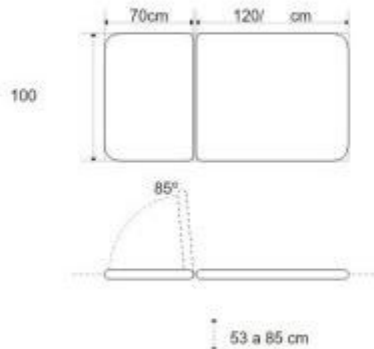

Technical characteristics

- **Dimensions:** L.190 x W.100 x h.53-85 cm
- **Load capacity:** 180 kg
- **Frame:** Steel with epoxy coating and impact-resistant white painting
- **Padding:** Foam with a density of 30 kg/m³ and a thickness of 5 cm
- **Upholstery:** 100% fire-retardant vinyl certified Class 11M
- **Handling:** Electric height adjustment with remote control
- **Backrest adjustment:** Gas spring system
- **Mobility:** Base equipped with 4 wheels (Ø 60 mm) and 4 stability feet
- **Certifications:** Device with CE Mark

Image for illustrative purposes only

INFORMATION

- **Type** Altezza regolabile elettronicamente
- **Base material** Metal
- **Length in millimeters** 1900.000000
- **Depth in millimeters** 1000.000000
- **Height in millimeters** 530.000000

Bobath therapy table h728_08

HOLITY.COM

HOLITY.COM

HOLITY.COM

HOLITY.COM

53 a 85 cm

HOLITY.COM

Bobath therapy table h728_08