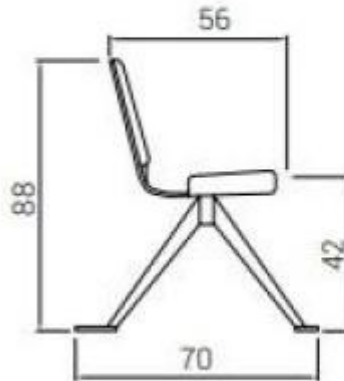

3-seater waiting room bench with V-shaped legs h933_03

HOLITY.COM

HOLITY.COM

3-seater waiting room bench with V-shaped legs h933_03

Width in millimeters: 401 mm

Depth in millimeters: 400 mm

Height in millimeters: 399 mm

Material: Wood

Places: 3