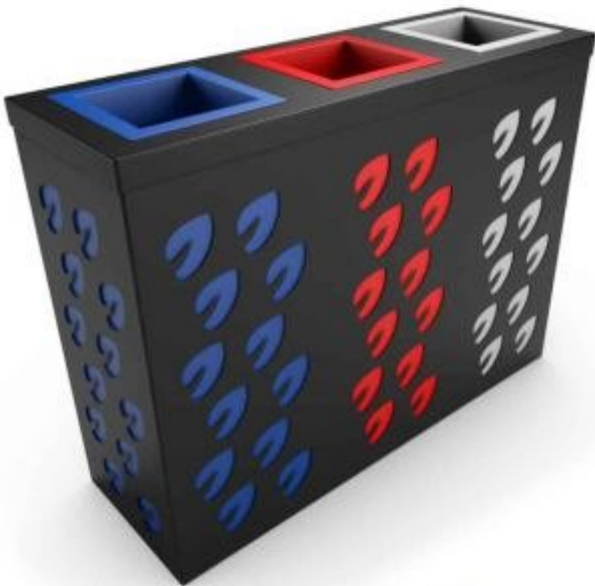

3-compartment waste collection container h24111

3-compartment waste collection set. Capacity: 3 x 30/35 liters. Dimensions: W.630 x D.270 x h.650 mm. Frame color: black.

Waste management container with an **innovative design** ideal for hotels, gyms, shops, offices, cinemas and shopping centers. Robust structure in **black steel sheet** complete with 3 containers of 30/35 liters.

Technical features:

- Material: steel sheet
- Frame color: black
- Internal bin colors: a choice of several colors
- Number of containers: 3
- Capacity: 3 x 30/35 liters
- Dimensions: W.630 x D.270 x h.650 mm

INFORMATION

- Height in millimeters 650.000000
- Capacity 105 lt
- Width in millimeters 630.000000
- Material sheet metal
- Depth in millimeters 270.000000

3-compartment waste collection container h24111

HOLITY.COM

HOLITY.COM

HOLITY.COM

HOLITY.COM

3-compartment waste collection container h24111

Material: sheet metal
Capacity: 105 lt