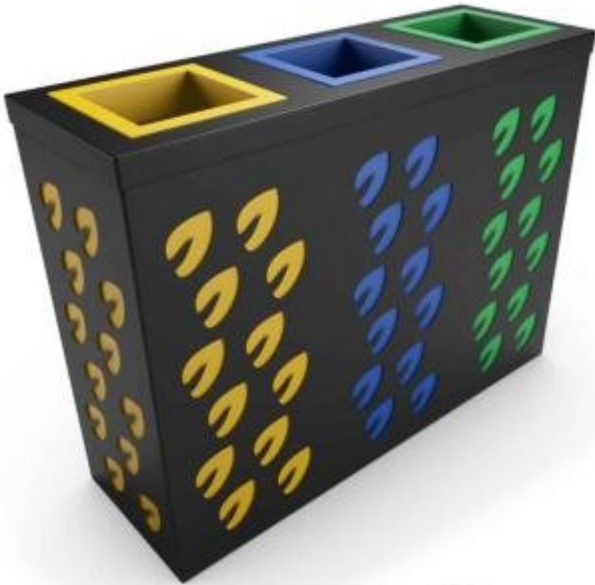

3-compartment waste collection container h24111

3-compartment waste collection set. Capacity: 3 x 30/35 liters. Dimensions: W.630 x D.270 x h.650 mm. Frame color: black.

Waste management container with an **innovative design** ideal for hotels, gyms, shops, offices, cinemas and shopping centers. Robust structure in **black steel sheet** complete with 3 containers of 30/35 liters.

Technical features:

- Material: steel sheet
- Frame color: black
- Internal bin colors: a choice of several colors
- Number of containers: 3
- Capacity: 3 x 30/35 liters
- Dimensions: W.630 x D.270 x h.650 mm

INFORMATION

- Height in millimeters 650.000000
- Capacity 105 lt
- Width in millimeters 630.000000
- Material sheet metal
- Depth in millimeters 270.000000

3-compartment waste collection container h24111

HOLITY.COM

HOLITY.COM

HOLITY.COM

HOLITY.COM

3-compartment waste collection container h24111

Material: sheet metal
Capacity: 105 lt