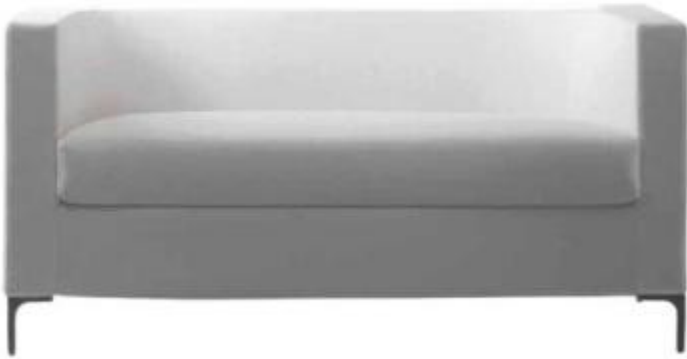

2-seater sofa with aluminum feet h498_47

2-seater office sofa with fixed aluminum feet. Dimensions: W. 138 x D. 67 x H. 65 cm.

Office sofa with a **welcoming and sophisticated design**, a touch of class in work areas. **Upholstered in faux leather** and it is possible to choose from **different colors** to match the destination environment. The **structure** is made of **wooden material**. The sofa is **padding with non-deformable expanded resins** and features, at the base, **fixed aluminum feet**.

Technical features:

- Number of seats: 2
- Dimensions: W. 138 x D. 67 x H. 65 cm
- Structure material: wood
- Padding material: non-deformable expanded resins
- Upholstery material: faux leather
- Fixed aluminum feet

- places 2
- Width in millimeters 1380.000000
- Depth in millimeters 670.000000
- Height in millimeters 650.000000

2-seater sofa with aluminum feet h498_47

cartella colori:

2-seater sofa with aluminum feet h498_47