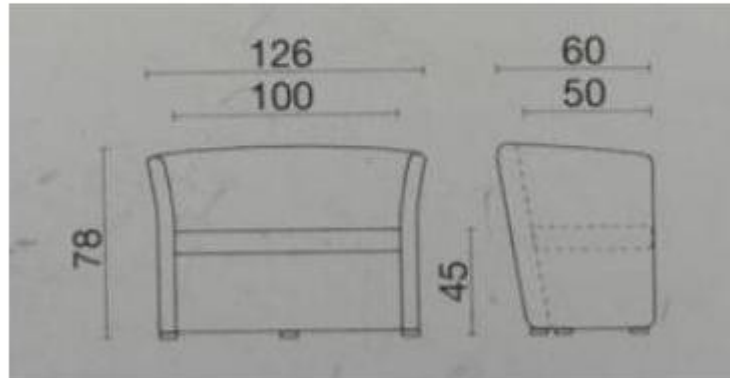

2-seater padded fireproof sofa 1IM h732_06

2-seater padded sofa upholstered in fireproof faux leather. Dimensions: W. 126 x D. 60 x h. 78 cm. 1IM certified.

Furnish your office relaxation room in the best way with the **2-seater padded sofa**, upholstered in **fireproof faux leather**. Its **structure in mixed wooden material** makes it **resistant and solid**. The **padding** is made of **foamed polyurethane foam** and is upholstered in **1IM certified fireproof faux leather**, available in **multiple colors**. At the base, the sofa is equipped with **fixed non-slip feet**. The perfect choice to give a touch of style to your office.

Technical features:

- Dimensions: W. 126 x D. 60 x h. 78 cm
- Number of seats: 2
- Structure material: mixed wooden material
- Padding in foamed polyurethane foam
- Upholstery material: fireproof faux leather
- Available in multiple colors
- 1IM certification
- Fixed non-slip feet

**Images purely indicative.*

INFORMATION

- places 2
- Width in millimeters 1260.000000
- Depth in millimeters 600.000000
- Height in millimeters 780.000000

2-seater padded fireproof sofa 1IM h732_06

HOLITY.COM

HOLITY.COM

2-seater padded fireproof sofa 1IM h732_06

Places: 2

Width in millimeters: 401 mm

Depth in millimeters: 400 mm

Height in millimeters: 399 mm

Colori

HOLITY.COM